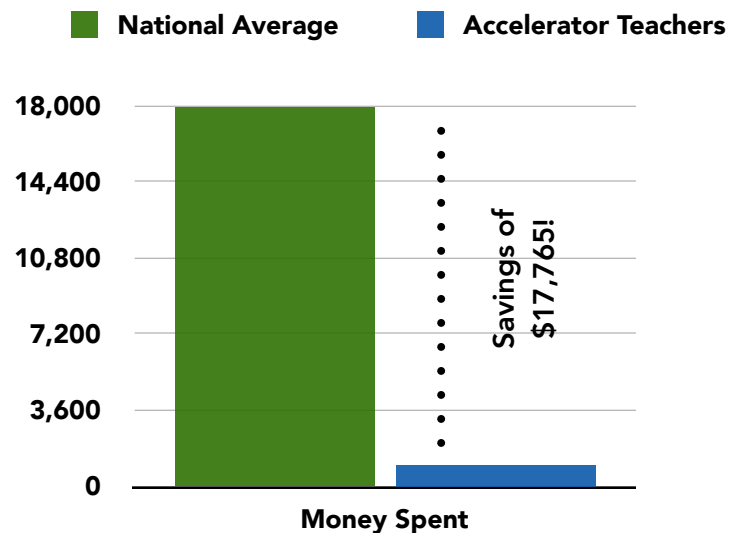

Hours spent searching for materials (per week)

Time Spent by Teachers Searching for Instructional Materials (per week)

National Average = 7 hours ([Source](#))

Accelerator Teachers = **Less than 2 hours**

TIME SAVED: 5 HOURS

Average Amount Spent on Teacher PD (per teacher, per year)

National Average - \$18,000 ([Source](#))

Accelerator Average - \$235

MONEY SAVED:
\$17,765 per teacher, per year.

SCAN ME

Let's Connect to Start Saving You Time and Money This Year