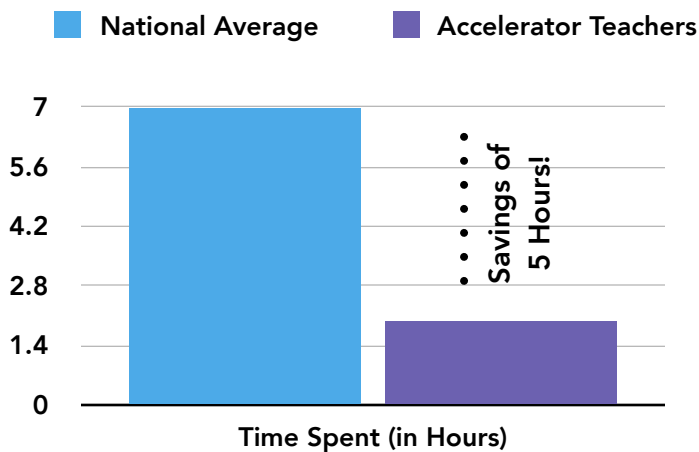

THE ACCELERATOR: DATA SHEET

[The Accelerator Platform](#) provides arts integration and STEAM curriculum, resources, and PD in one spot. This helps make your integration effort **sustainable** and **scalable**.

Hours spent searching for materials (per week)

Time Spent by Teachers Searching for Instructional Materials (per week)

National Average = 7 hours ([Source](#))

Accelerator Teachers = **Less than 2 hours**

TIME SAVED: 5 HOURS

Average Amount Spent on Teacher PD (per teacher, per year)

National Average - $18,000 ([Source](#))

Accelerator Average - $235

MONEY SAVED:
$17,765 per teacher, per year.